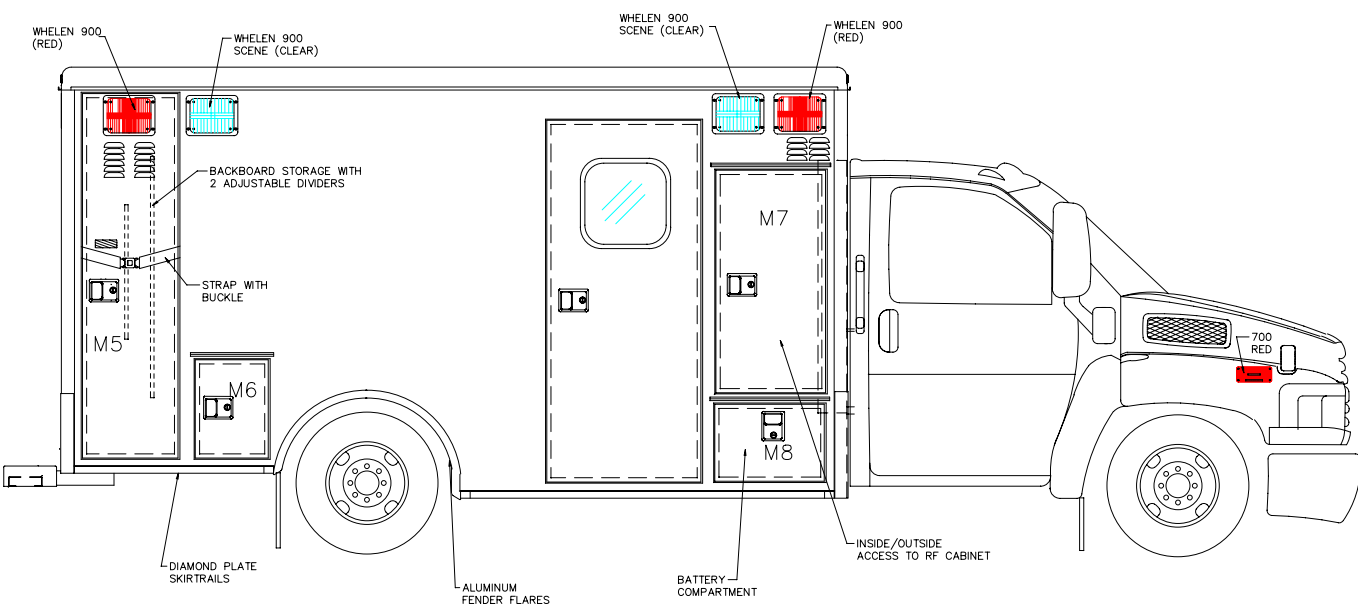

CONCEPTIONAL DRAWINGS ONLY: DRAWINGS ARE NOT TO SCALE, ALL MEASURES ARE APPROXIMATE & SUBJECT TO ENGINEERING CHANGE

Compartment Dimensions			
Cmpt	Height	Width	Depth
M1	FULL HEIGHT	20.6"	20.5"
M2	36.5"	41.5"	20.5"
M3	36.5"	30.1"	20.5"
M5	FULL HEIGHT	17.6"	21"
M6	22.2"	12.5"	20.5"
M7	47.6"	25.2"	N/A
M8	12.1"	25.2"	21.4"
C/S Access	FULL HEIGHT	31"	N/A
Rear Access	56-5/8"	46-3/4"	N/A

*CONCEPTIONAL DRAWINGS
 * Some shown are optional
 * Due to AEV's ongoing improvements, drawings can change.

AMERICAN EMERGENCY VEHICLES	
TITLE	4500 Exterior
DWG.#	REV.#
TRUCK#	
BY:	DATE
BODY #:	