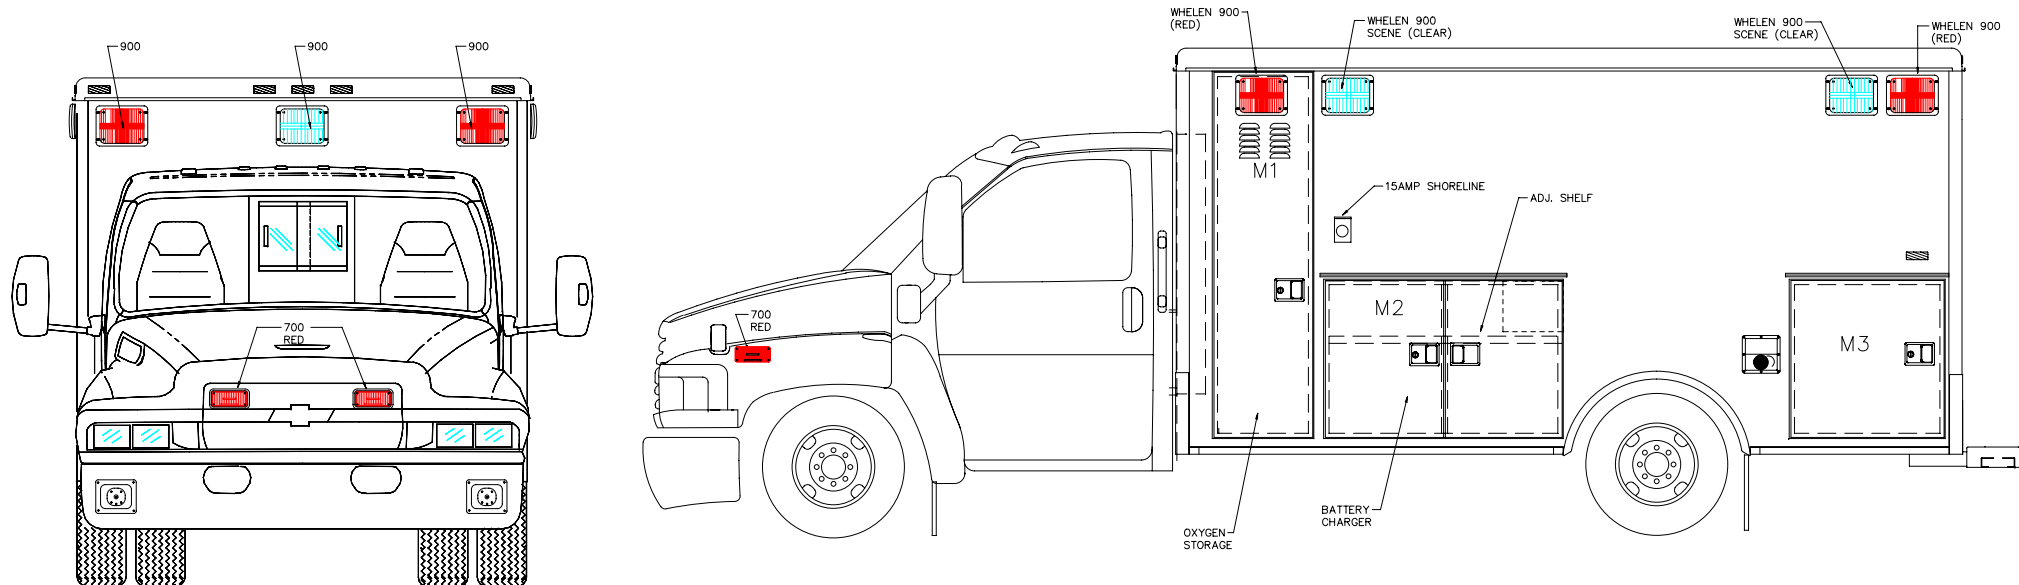

CONCEPTIONAL DRAWINGS ONLY: DRAWINGS ARE NOT TO SCALE, ALL MEASURES ARE APPROXIMATE & SUBJECT TO ENGINEERING CHANGE

Compartment Dimensions			
Cmpt	Height	Width	Depth
M1	FULL HEIGHT	20.6"	20.5"
M2	36.5"	41.5"	20.5"
M3	36.5"	30.1"	20.5"
M5	FULL HEIGHT	17.6"	21"
M6	22.2"	12.5"	20.5"
M7	47.6"	25.2"	N/A
M8	12.1"	25.2"	21.4"
C/S Access	FULL HEIGHT	31"	N/A
Rear Access	56-5/8"	46-3/4"	N/A

*CONCEPTIONAL DRAWINGS
 * Some shown are optional
 * Due to AEV's ongoing improvements, drawings can change.

AMERICAN EMERGENCY VEHICLES	
TITLE	4500 Exterior
DWG.#	REV.#
TRUCK#	
BY:	DATE
BODY #:	