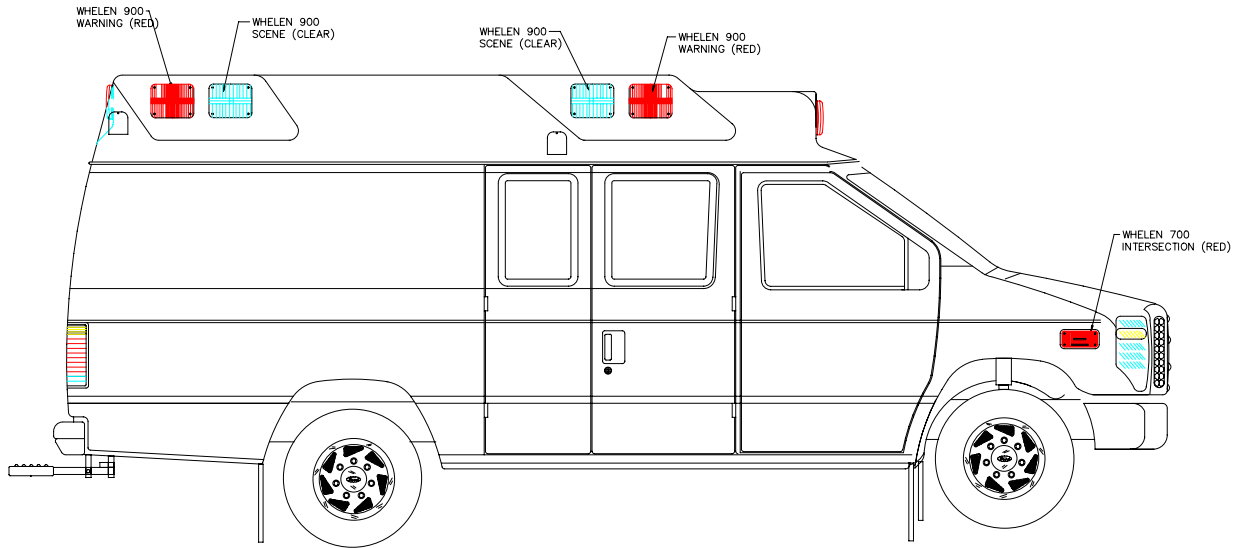

CONCEPTUAL DRAWINGS ONLY: DRAWINGS ARE NOT TO SCALE, ALL MEASURES ARE APPROXIMATE & SUBJECT TO ENGINEERING CHANGE

AMERICAN EMERGENCY VEHICLES		CUSTOMER
TITLE	Ford XL E-350 K Van	
DWG.#	REV.#	
TRUCK#		
BY:	DATE	

*CONCEPTUAL DRAWINGS
 • Some shown are optional
 • Due to AEV's ongoing improvements, drawings can change.