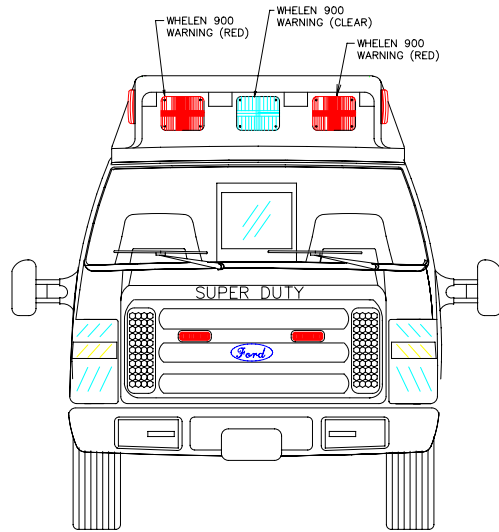

CONCEPTUAL DRAWINGS ONLY: DRAWINGS ARE NOT TO SCALE, ALL MEASURES ARE APPROXIMATE & SUBJECT TO ENGINEERING CHANGE

AMERICAN EMERGENCY VEHICLES		CUSTOMER
TITLE	Ford XL E-350 K Van	
DWG.#	REV.#	
TRUCK#		
BY:	DATE	

*CONCEPTUAL DRAWINGS
 • Some shown are optional
 • Due to AEV's ongoing improvements, drawings can change.