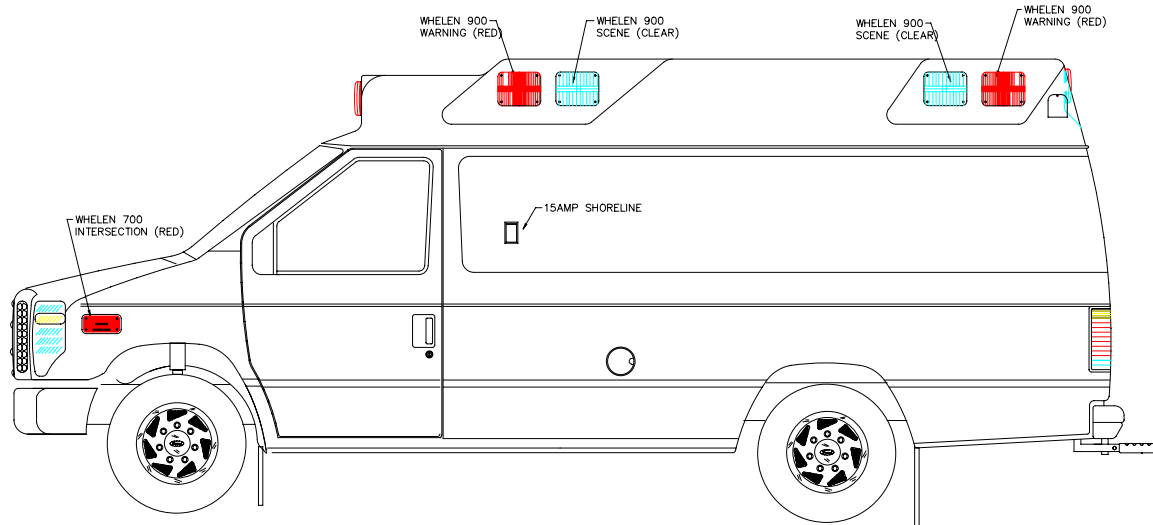

CONCEPTUAL DRAWINGS ONLY: DRAWINGS ARE NOT TO SCALE, ALL MEASURES ARE APPROXIMATE & SUBJECT TO ENGINEERING CHANGE

AMERICAN EMERGENCY VEHICLES		CUSTOMER
TITLE	Ford XL E-350 K Van	
DWG.#	REV.#	
TRUCK#		
BY:	DATE	

*CONCEPTUAL DRAWINGS
 • Some shown are optional
 • Due to AEV's ongoing improvements, drawings can change.